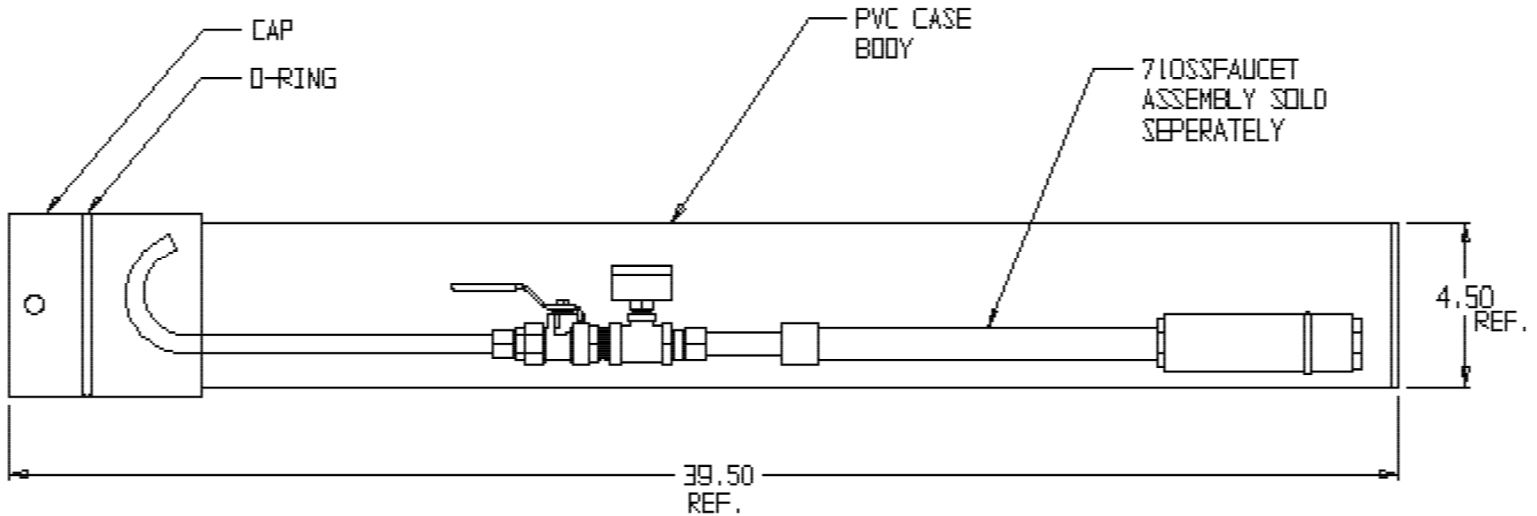

SUBMITTAL DATA SHEET

NL Meter Setter – 710SSCASE

SUBMITTAL INFORMATION

- Case manufactured from PVC OR ABS

A.Y. McDonald Mfg. Co.
4800 Chavenelle Rd
Dubuque, IA 52002

Toll Free: 1-800-292-2737
sales@aymcdonald.com
aymcdonald.com

A.Y. McDonald considers the information on this assembly drawing correct when published. Item and option availability, including specifications, are subject to change without notice.

Submitted by: