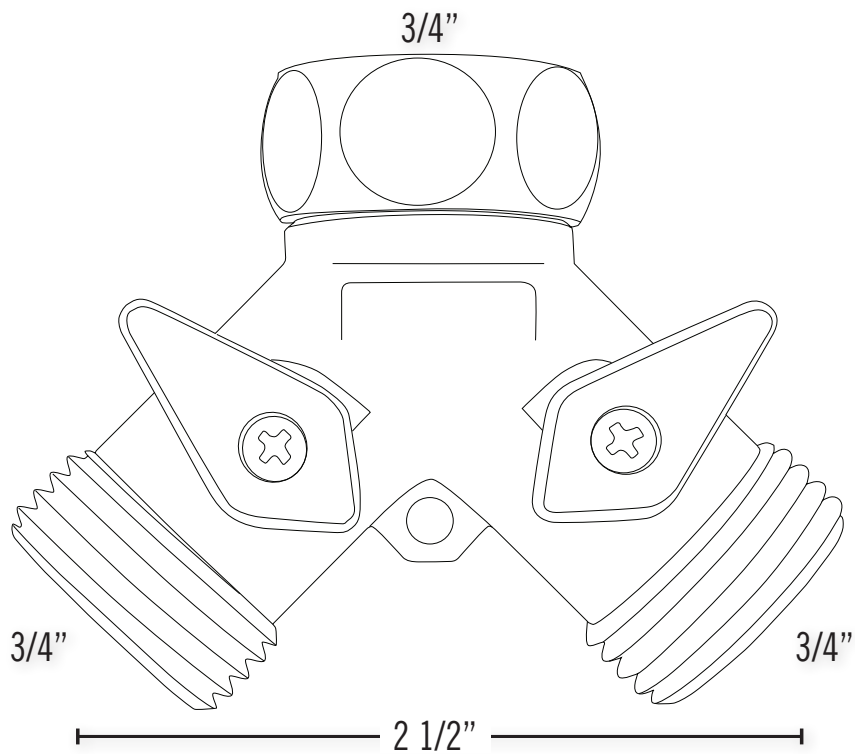

SUBMITTAL DATA SHEET

Hose Bib Adapter
No-Lead Y-Branch Swivel with Shutoff Valves – 72009YS

FGHT x MGHT

A.Y. McDonald Mfg. Co. has expanded our already extensive line of Hose Bib Adapters to include a No-Lead Y-Branch Swivel with Shutoff Valves. You now have the ability to run two outlets from a hose bibb or sillcock instead of one. The 72009YS has a swivel for flexibility when hooking up to your hose bibb and it also comes with two shutoff points at each outlet. Whether you're washing your car or sprinkling your lawn, know that you can count on A.Y. to do them independently or all at once.

SUBMITTAL INFORMATION

Size: 3/4"

NO-LEAD: The weighted average of the wetted surface of this no-lead product contacted by consumable water contains less than one quarter of one percent (0.25%) lead.

A.Y. McDonald Mfg. Co.
4800 Chavenelle Rd
Dubuque, IA 52002