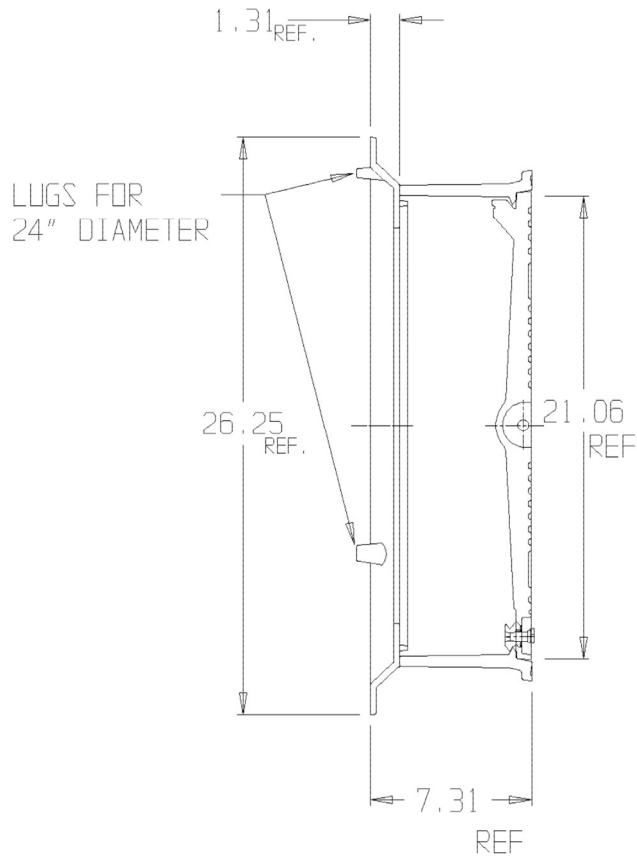

SUBMITTAL DATA SHEET

Frame & Cover – 74M24TT

20" Monitor Cover x 24" Ring & Frame

SUBMITTAL INFORMATION

- Cast Iron per ASTM A48, Class 25
- Coated with black dip
- Locking lid utilize Silicon Bronze pentagon bolt with copper washers