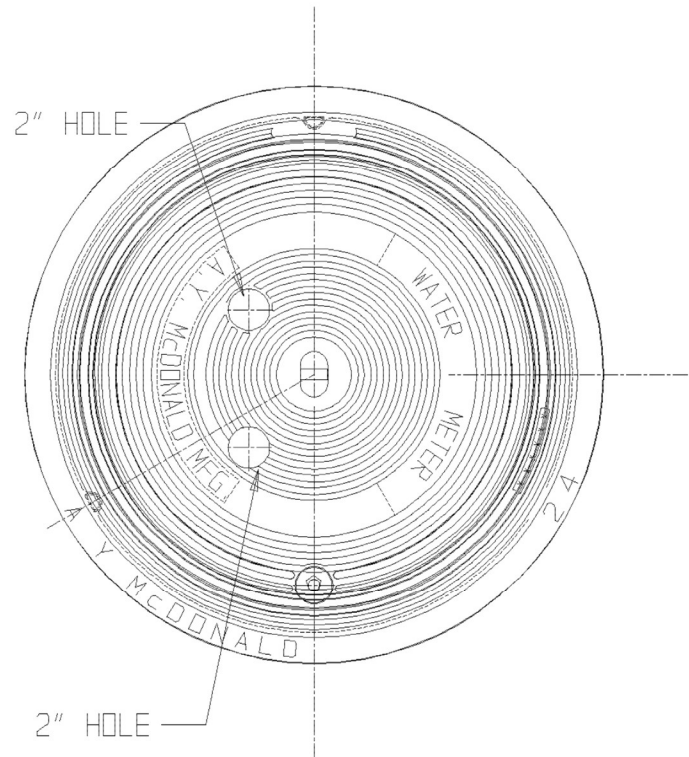

SUBMITTAL DATA SHEET

Frame & Cover – 74M24TT

20" Monitor Cover x 24" Ring & Frame

SUBMITTAL INFORMATION

- Cast Iron per ASTM A48, Class 25
- Coated with black dip
- Locking lid utilize Silicon Bronze pentagon bolt with copper washers