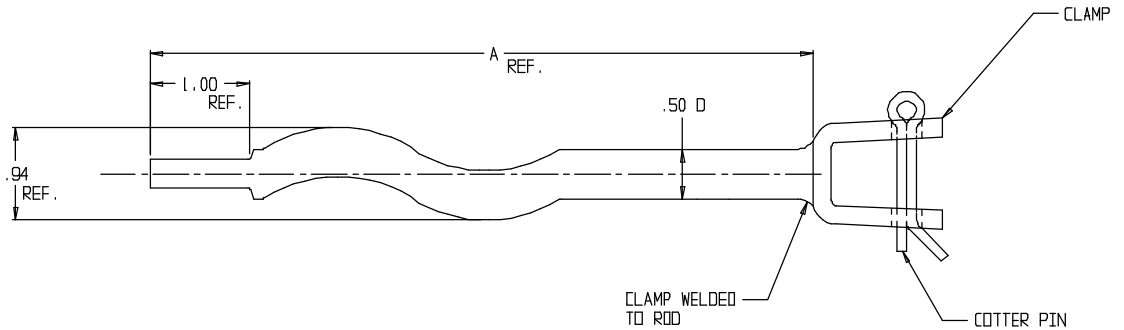

## Curb Boxes - 5660SS

Stainless Steel Stationary Rod and Clamp Assembly

PLATE #	A	SETTING
5660SS	12"	2.5'
5660SS	18"	3'
5660SS	24"	3.5'
5660SS	30"	4'
5660SS	36"	4.5'
5660SS	42"	5'
5660SS	45"	5.25'
5660SS	48"	5.5'
5660SS	54"	6'
5660SS	60"	6.6'
5660SS	66"	7'
5660SS	72"	7.5'
5660SS	78"	8'