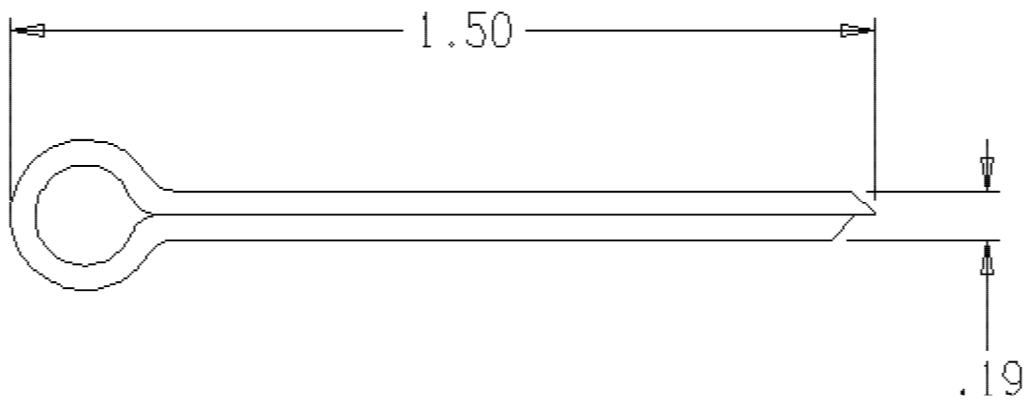

SUBMITTAL DATA SHEET

Curb Boxes – 5660CP

Stationary Rod Cotter Pin

SUBMITTAL INFORMATION

- Brass

A.Y. McDonald Mfg. Co.
4800 Chavenelle Rd
Dubuque, IA 52002

Toll Free: 1-800-292-2737
sales@aymcdonald.com
aymcdonald.com

A.Y. McDonald considers the information on this assembly drawing correct when published. Item and option availability, including specifications, are subject to change without notice.

Submitted by: