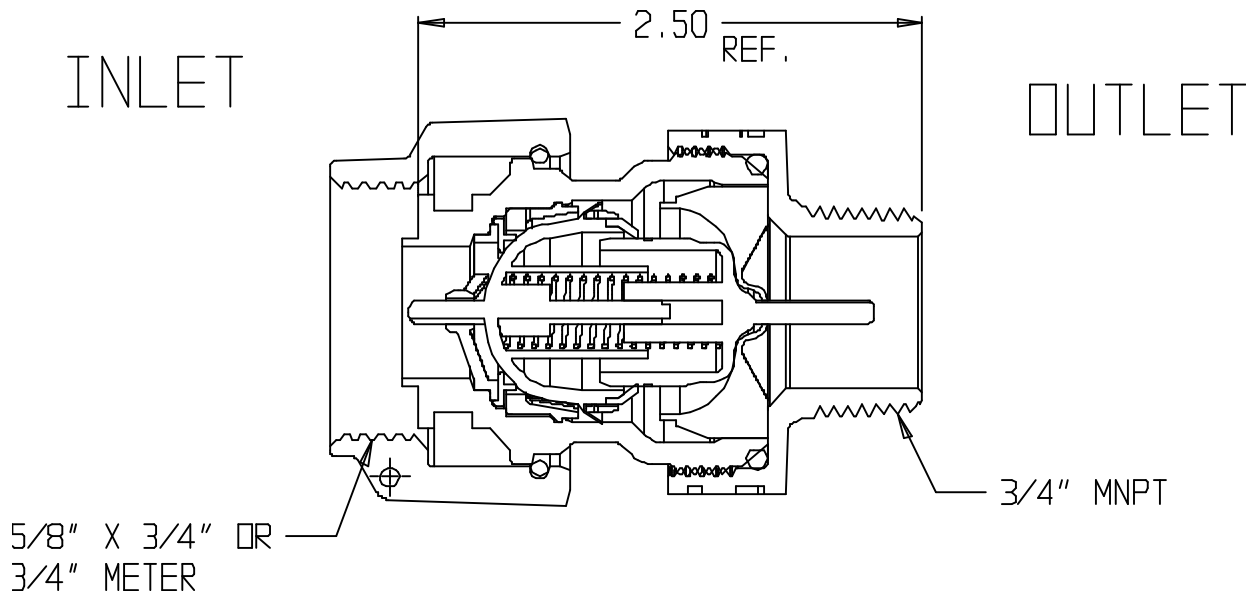

SUBMITTAL DATA SHEET

NL NCV UFR Valve – 7201-3JM 431X001

Meter Swivel x MNPT

SUBMITTAL INFORMATION

- Manufactured in compliance with ANSI/AWWA C800 (latest revision)
- Brass components in contact with potable water conform to ASTM B584, UNS C89833 (latest revision) and identified with "NL"
- Certified to NSF/ANSI 61 and NSF/ANSI 372
- Brass components not in contact with potable water conform to ASTM B62 and ASTM B584, UNS C83600 -85-5-5-5 (latest revision)
- Rated for 175 PSIG water pressure