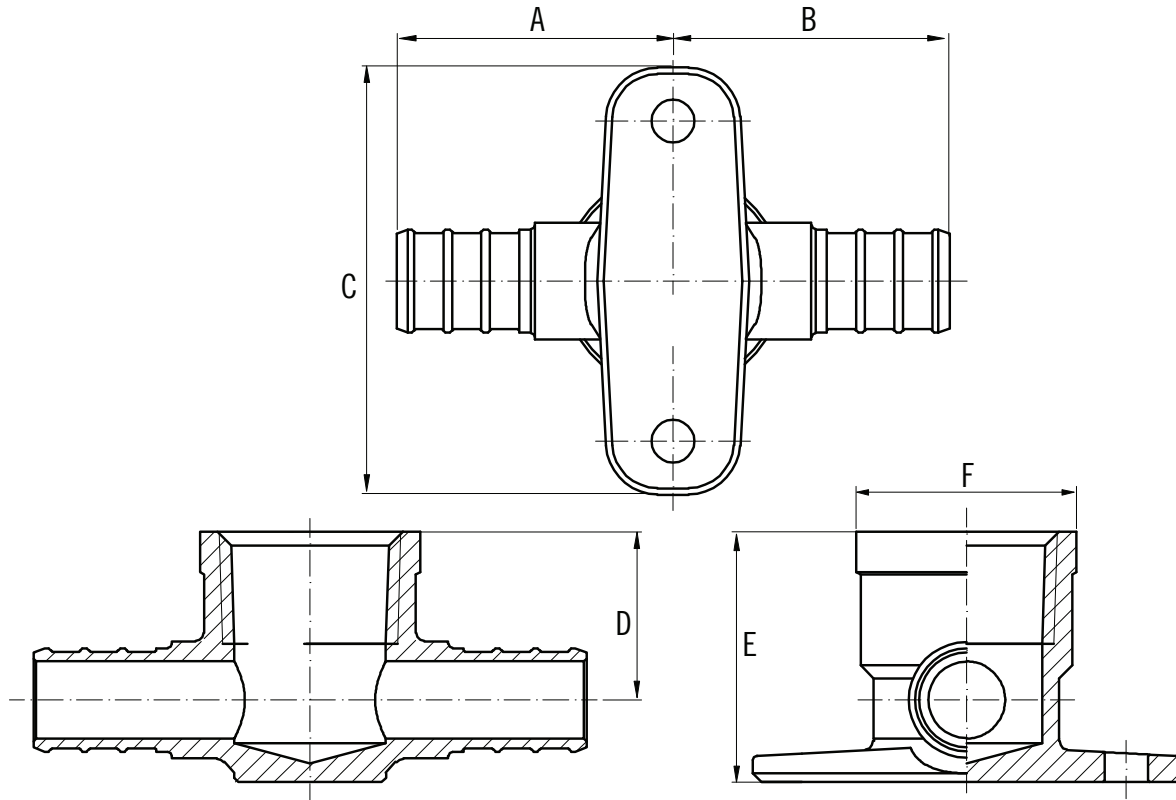

# SUBMITTAL DATA SHEET

No-Lead  
 Drop Ear Elbow Tee - 72330PDE  
 Expansion Pex x Expansion Pex x FNPT

## Dimensions

Size	A	B	C	D	E	F
1/2"	1.26	1.26	1.95	0.77	1.14	1.00
3/4"	1.42	1.42	2.20	0.91	1.38	1.32

## SUBMITTAL INFORMATION

- Available Sizes: 1/2" and 3/4"
- Two Ear Design
- Pressure Rating: 150 PSI
- Material: No-Lead Brass (C69300)
- Pex ends conform to ASTM F1807

NO-LEAD: The weighted average of the wetted surface of this no-lead product contacted by consumable water contains less than one quarter of one percent (0.25%) lead.