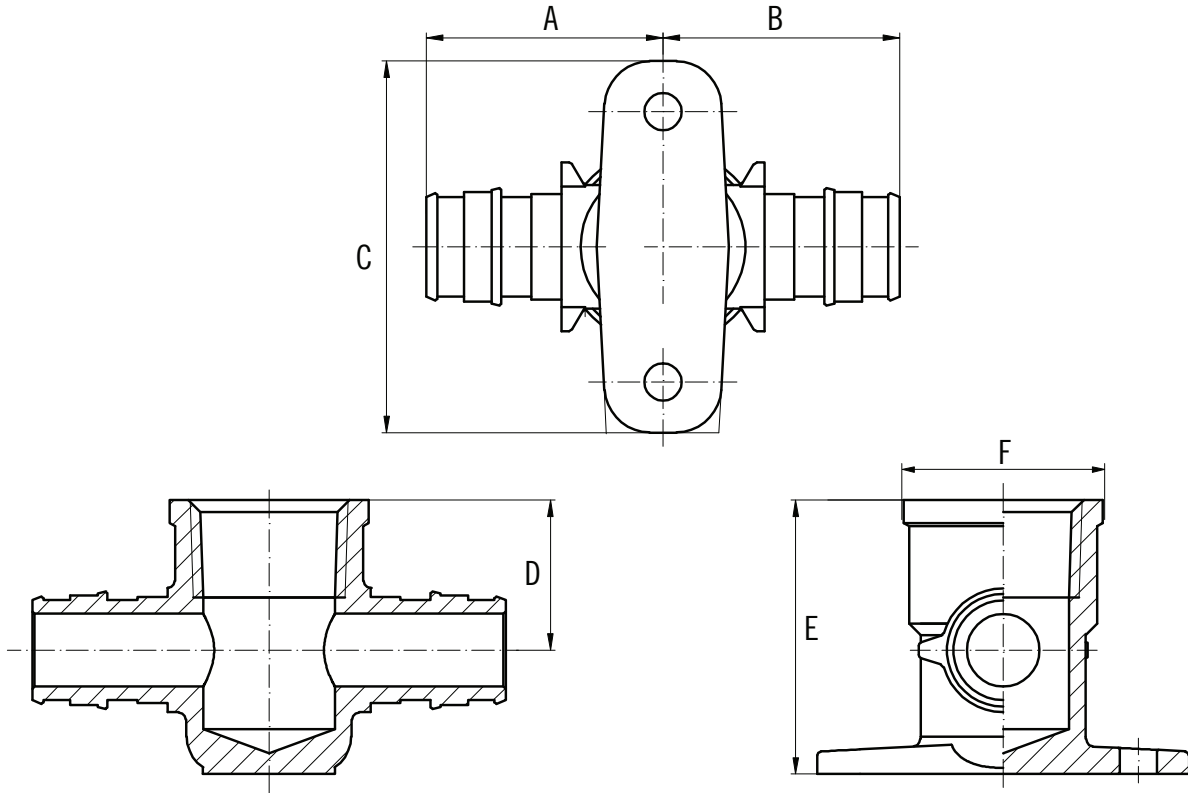

SUBMITTAL DATA SHEET

No-Lead
 Drop Ear Elbow Tee - 72330EXPDE
 Expansion Pex x Expansion Pex x FNPT

Dimensions

Size	A	B	C	D	E	F
1/2"	1.24	1.24	1.95	0.79	1.44	1.04
3/4"	1.69	1.69	2.20	0.91	1.59	1.32

SUBMITTAL INFORMATION

- Available Sizes: 1/2" and 3/4"
- Two Ear Design
- Pressure Rating: 150 PSI
- Material: No-Lead Brass (C46500)
- Pex ends conform to ASTM F1960

NO-LEAD: The weighted average of the wetted surface of this no-lead product contacted by consumable water contains less than one quarter of one percent (0.25%) lead.