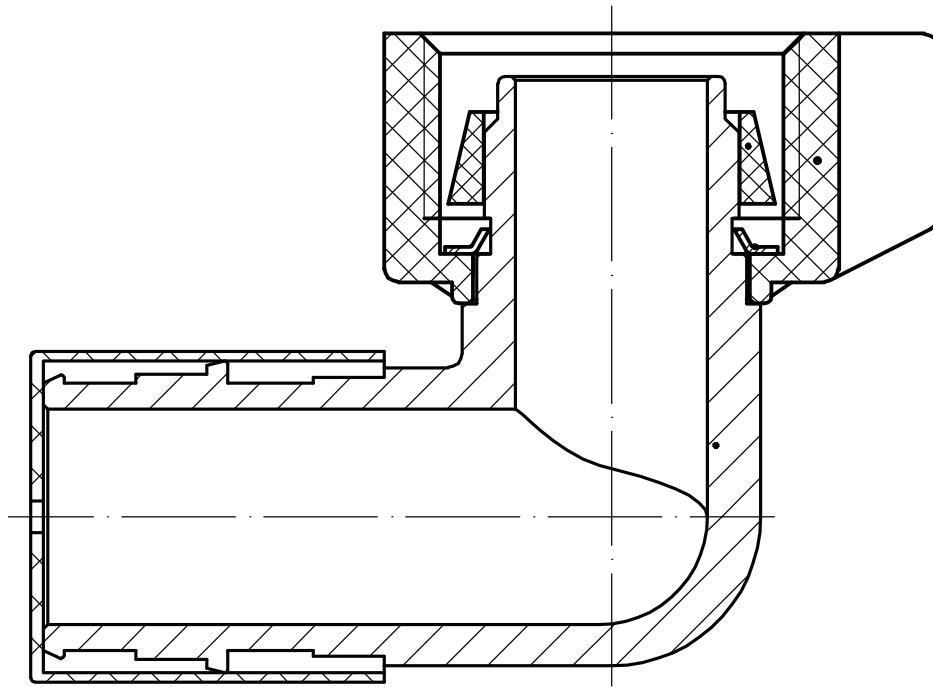

# SUBMITTAL DATA SHEET

No-Lead  
Brass 90° Swivel Elbow - 72392EX  
FNPT (Plastic Nut) x Expansion Pex

## SUBMITTAL INFORMATION

- Available Sizes: 1/2" and 3/4"
- Pressure Rating: 150 PSI
- Material: No-Lead Brass (C46500)
- Pex end conforms to ASTM F1960

**NO-LEAD:** The weighted average of the wetted surface of this no-lead product contacted by consumable water contains less than one quarter of one percent (0.25%) lead.