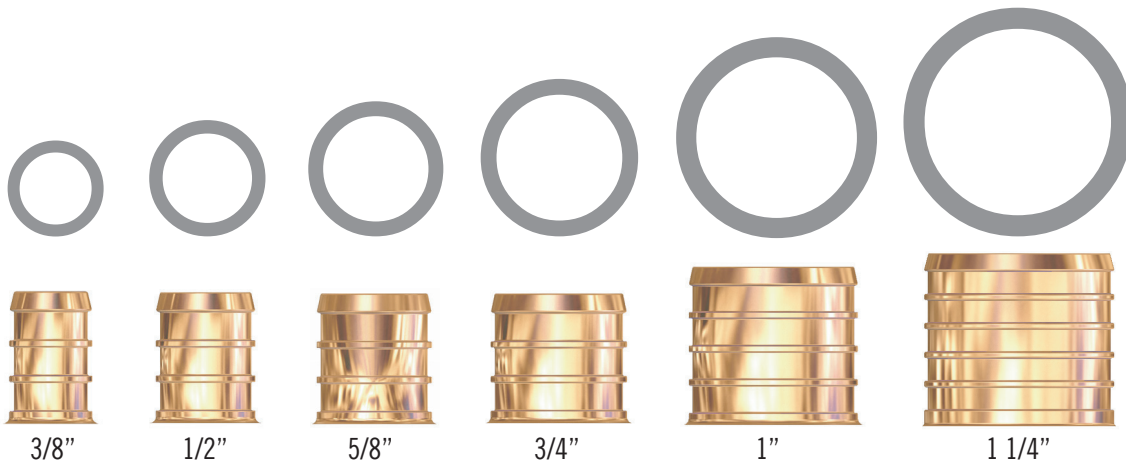

# SUBMITTAL DATA SHEET

No-Lead  
Brass Pex Swivel Adapter - 72301

Pex x FNPT (Plastic Nut)

Pipe Size	3/8"	1/2"	5/8"	3/4"	1"	1 1/4"
Actual O.D.	1/2"	5/8"	3/4"	7/8"	1 1/8"	1 3/8"

NO-LEAD: The weighted average of the wetted surface of this no-lead product contacted by consumable water contains less than one quarter of one percent (0.25%) lead.

**A.Y. McDonald Mfg. Co.**  
4800 Chavenelle Rd  
Dubuque, IA 52002