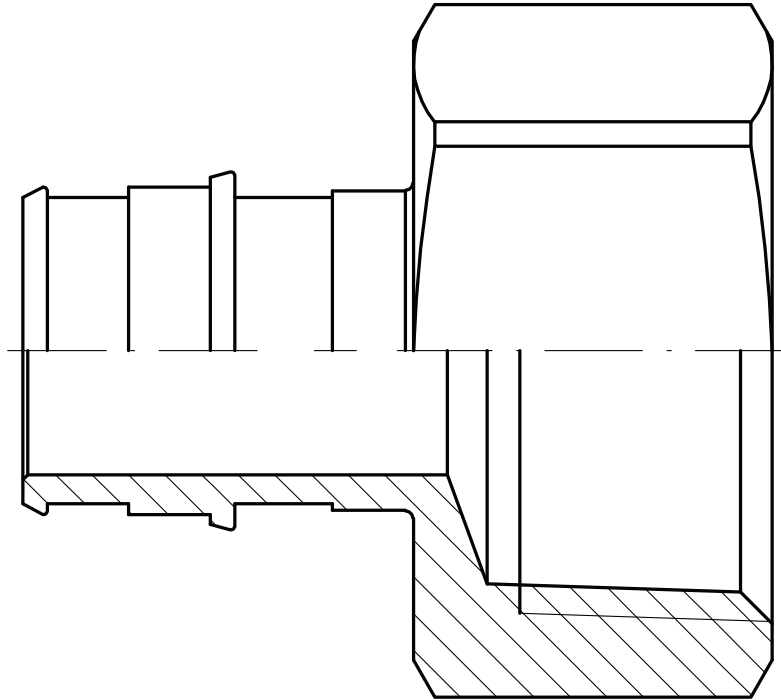

# SUBMITTAL DATA SHEET

No-Lead  
Brass Expansion Pex Female Adapter - 72300EXF

Expansion Pex x FNPT

## SUBMITTAL INFORMATION

- **Available Sizes:** 1/2", 1/2" x 3/4", 3/4", 3/4" x 1/2", 3/4" x 1", 1" and 1" x 3/4"
- **Material:** C46500
- **Pressure Rating:** 150 PSI
- Pex end conforms to ASTM F1960

NO-LEAD: The weighted average of the wetted surface of this no-lead product contacted by consumable water contains less than one quarter of one percent (0.25%) lead.