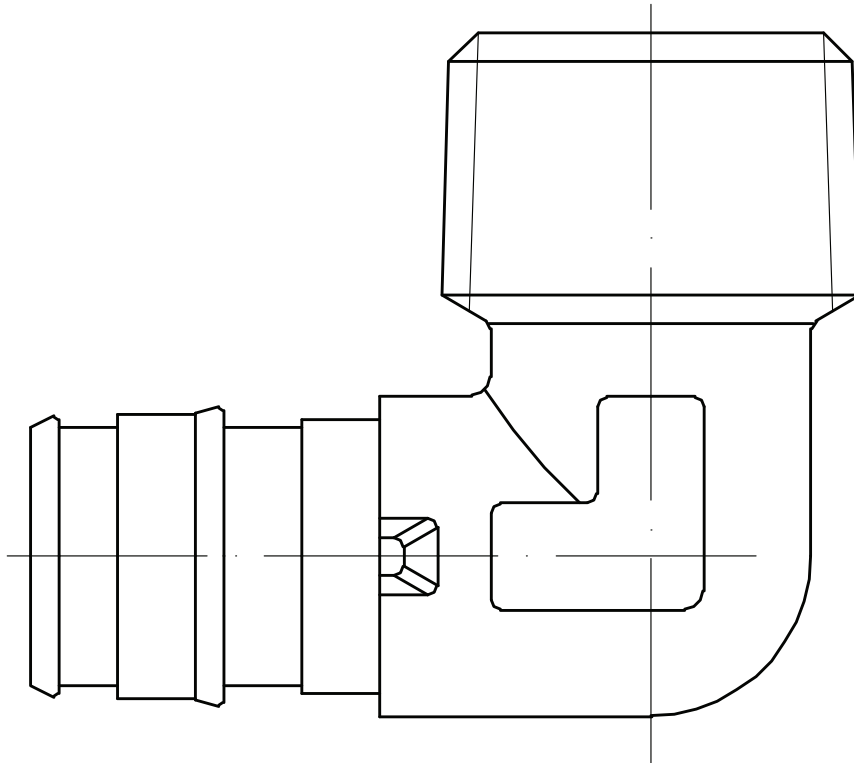

SUBMITTAL DATA SHEET

No-Lead
Brass 90° Male Adapter Elbow - 72391EXM

Expansion Pex x MNPT

SUBMITTAL INFORMATION

- Available Sizes: 1/2", 1/2" x 3/4", and 3/4"
- Pressure Rating: 150 PSI
- Material: No-Lead Brass (C46500)
- Pex end conforms to ASTM F1960

NO-LEAD: The weighted average of the wetted surface of this no-lead product contacted by consumable water contains less than one quarter of one percent (0.25%) lead.

A.Y. McDonald Mfg. Co.
4800 Chavenelle Rd
Dubuque, IA 52002