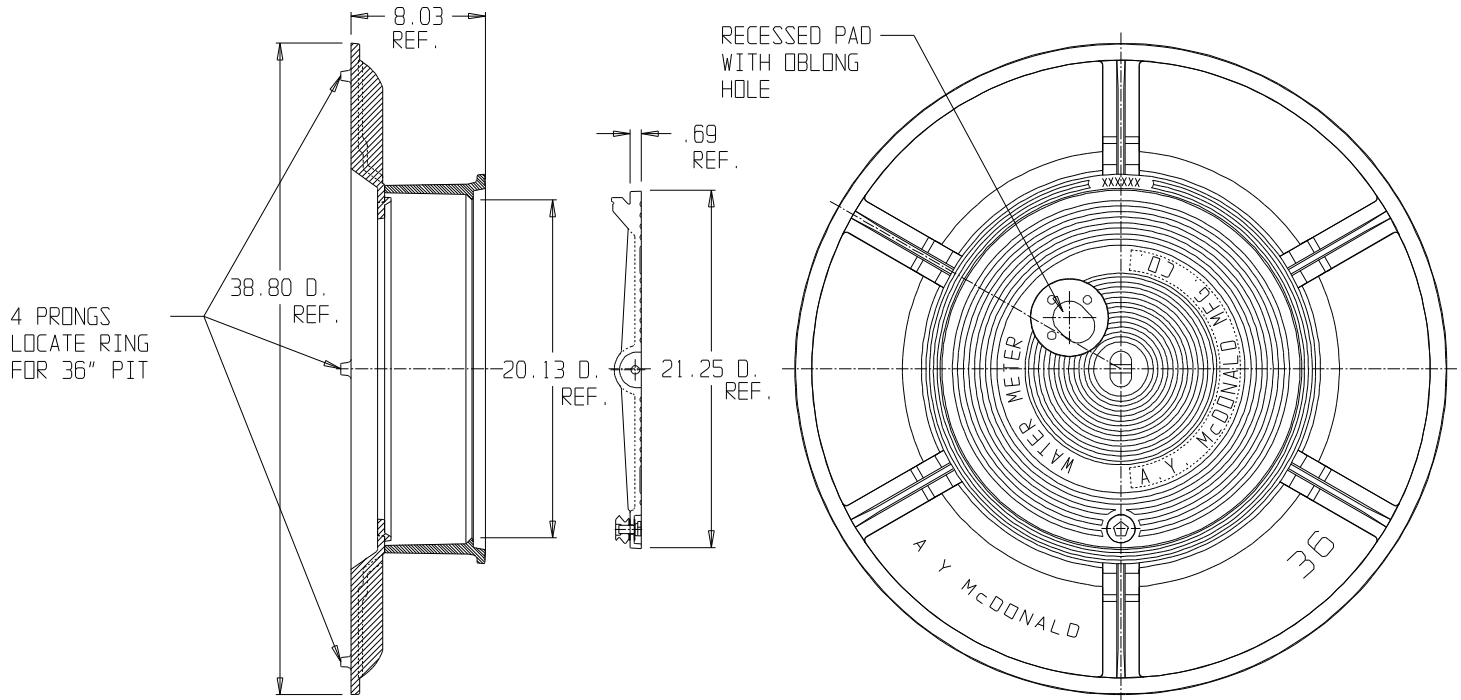

SUBMITTAL DATA SHEET

Frame & Cover – 74M36RG

20" Monitor Cover x 36" Ring & Frame

SUBMITTAL INFORMATION

- Cast Iron per ASTM A48, Class 25
- Coated with black dip
- Locking lid utilize Silicon Bronze pentagon bolt with copper washers