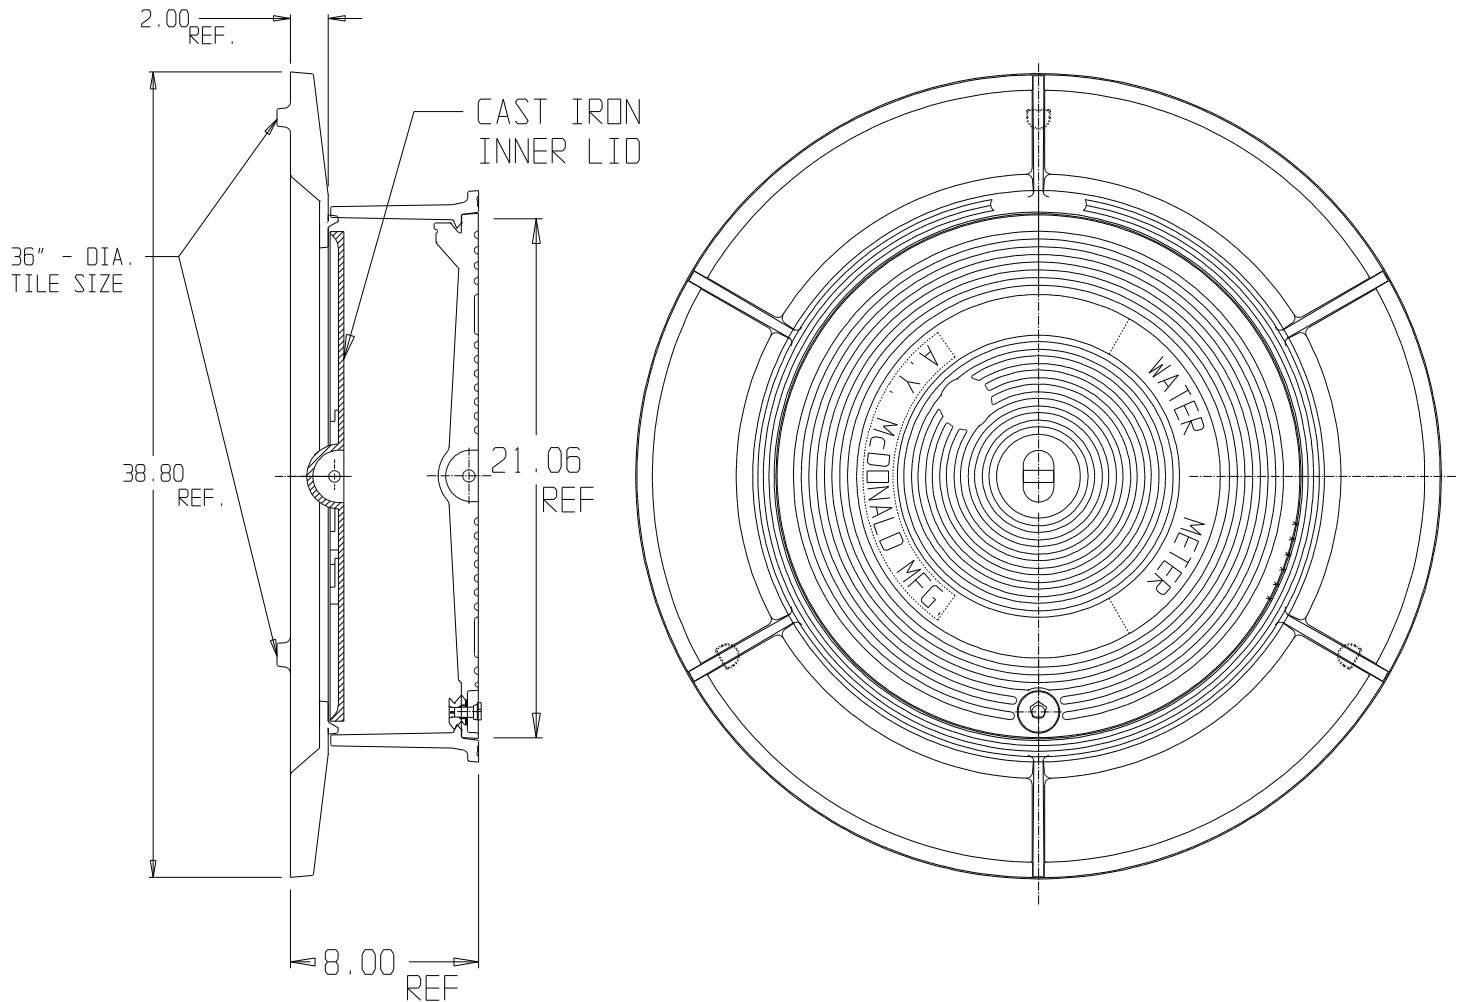

SUBMITTAL DATA SHEET

Frame & Cover – 74M36IL

20" Monitor Cover x 36" Ring & Frame

SUBMITTAL INFORMATION

- Cast Iron per ASTM A48, Class 25
- Coated with black dip
- Locking lid utilize Silicon Bronze pentagon bolt with copper washers