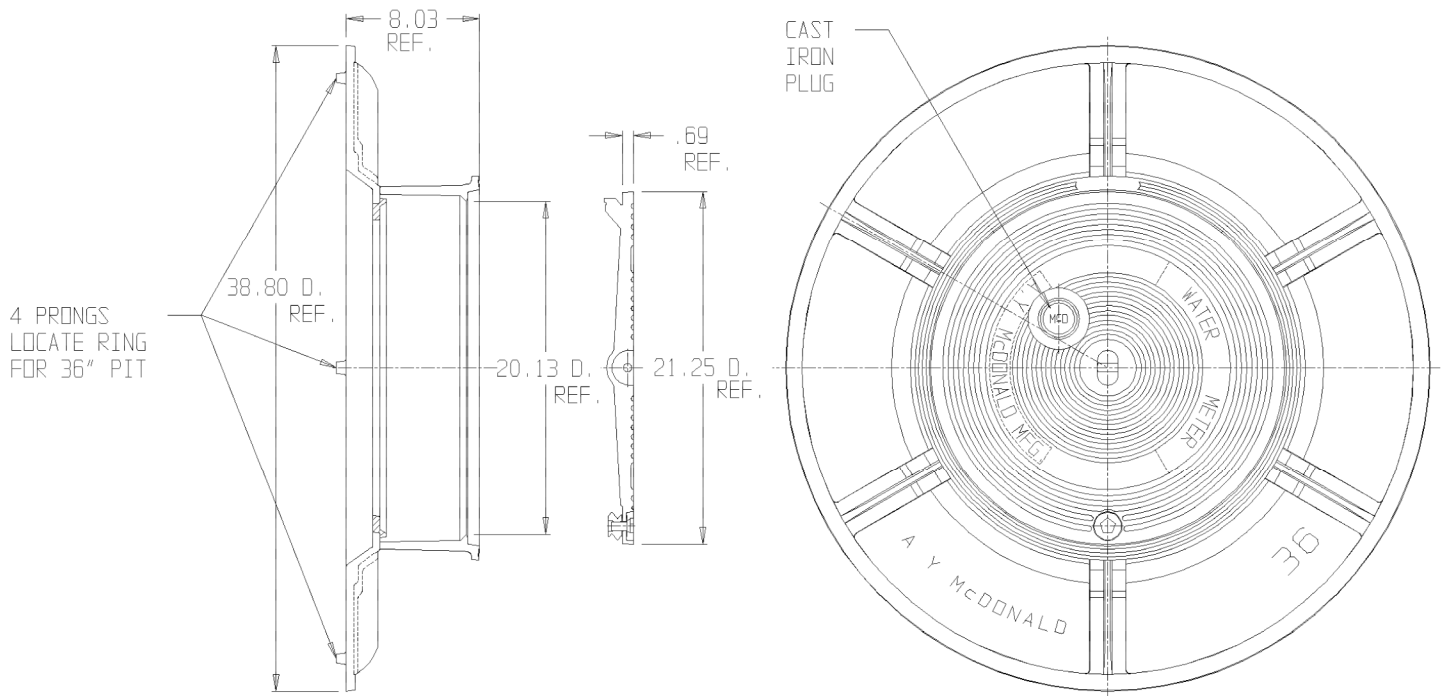

# SUBMITTAL DATA SHEET

Frame & Cover – 74M36TP

20" Monitor Cover x 36" Ring & Frame

## SUBMITTAL INFORMATION

- Cast Iron per ASTM A48, Class 25
- Coated with black dip
- Locking lid utilize Silicon Bronze pentagon bolt with copper washers

**A.Y. McDonald Mfg. Co.**  
4800 Chavenelle Rd  
Dubuque, IA 52002