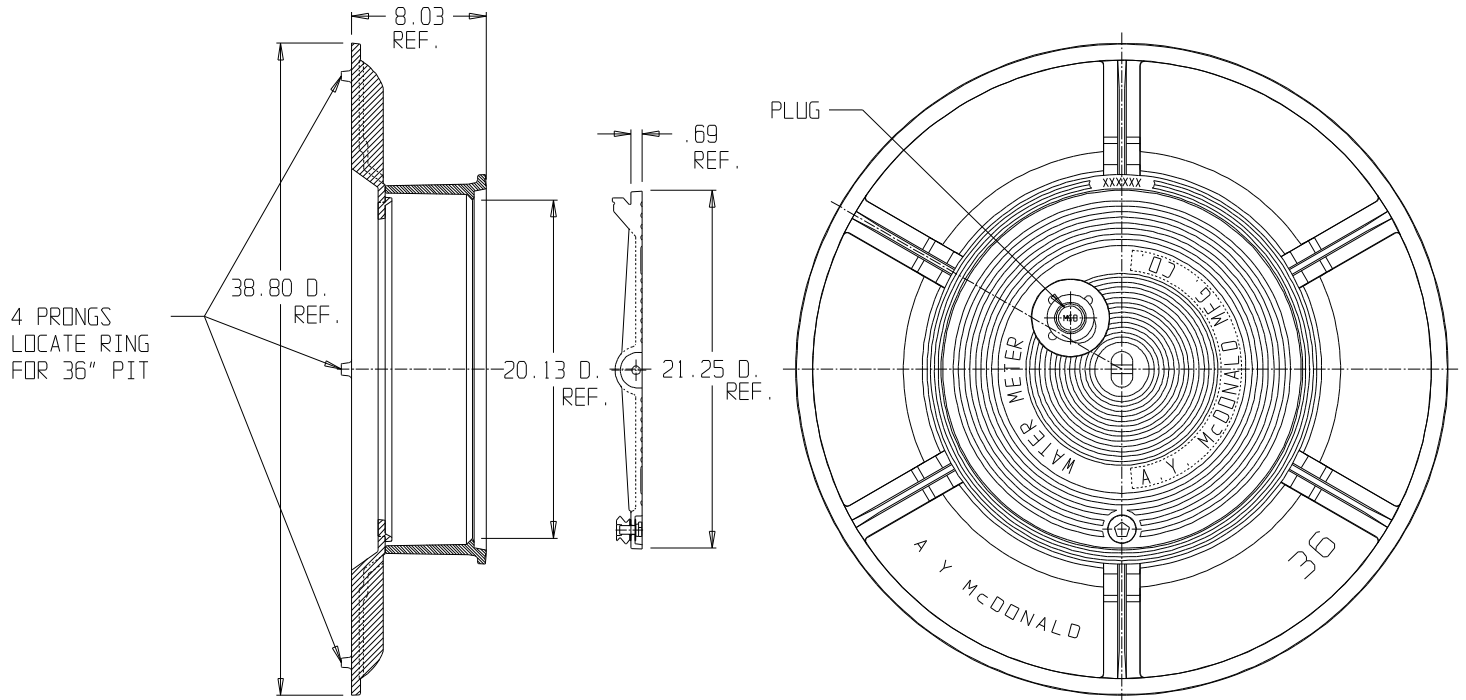

SUBMITTAL DATA SHEET

Frame & Cover – 74M36RGP

20" Monitor Cover with Plug x 36" Ring & Frame

SUBMITTAL INFORMATION

- Cast Iron per ASTM A48, Class 25
- Coated with black dip
- Locking lid utilize Silicon Bronze pentagon bolt with copper washers