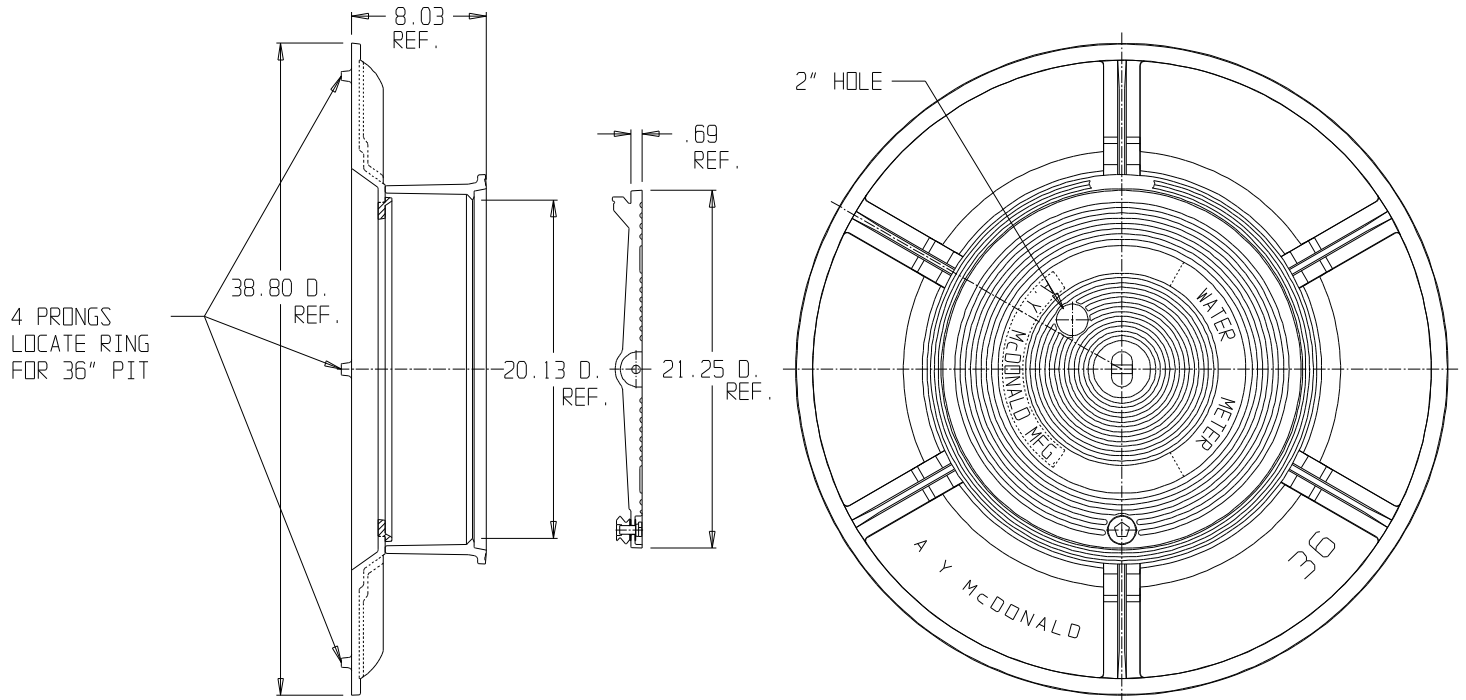

SUBMITTAL DATA SHEET

Frame & Cover – 74M36T

20" Monitor Cover x 36" Ring & Frame

SUBMITTAL INFORMATION

- Cast Iron per ASTM A48, Class 25
- Coated with black dip
- Locking lid utilize Silicon Bronze pentagon bolt with copper washers