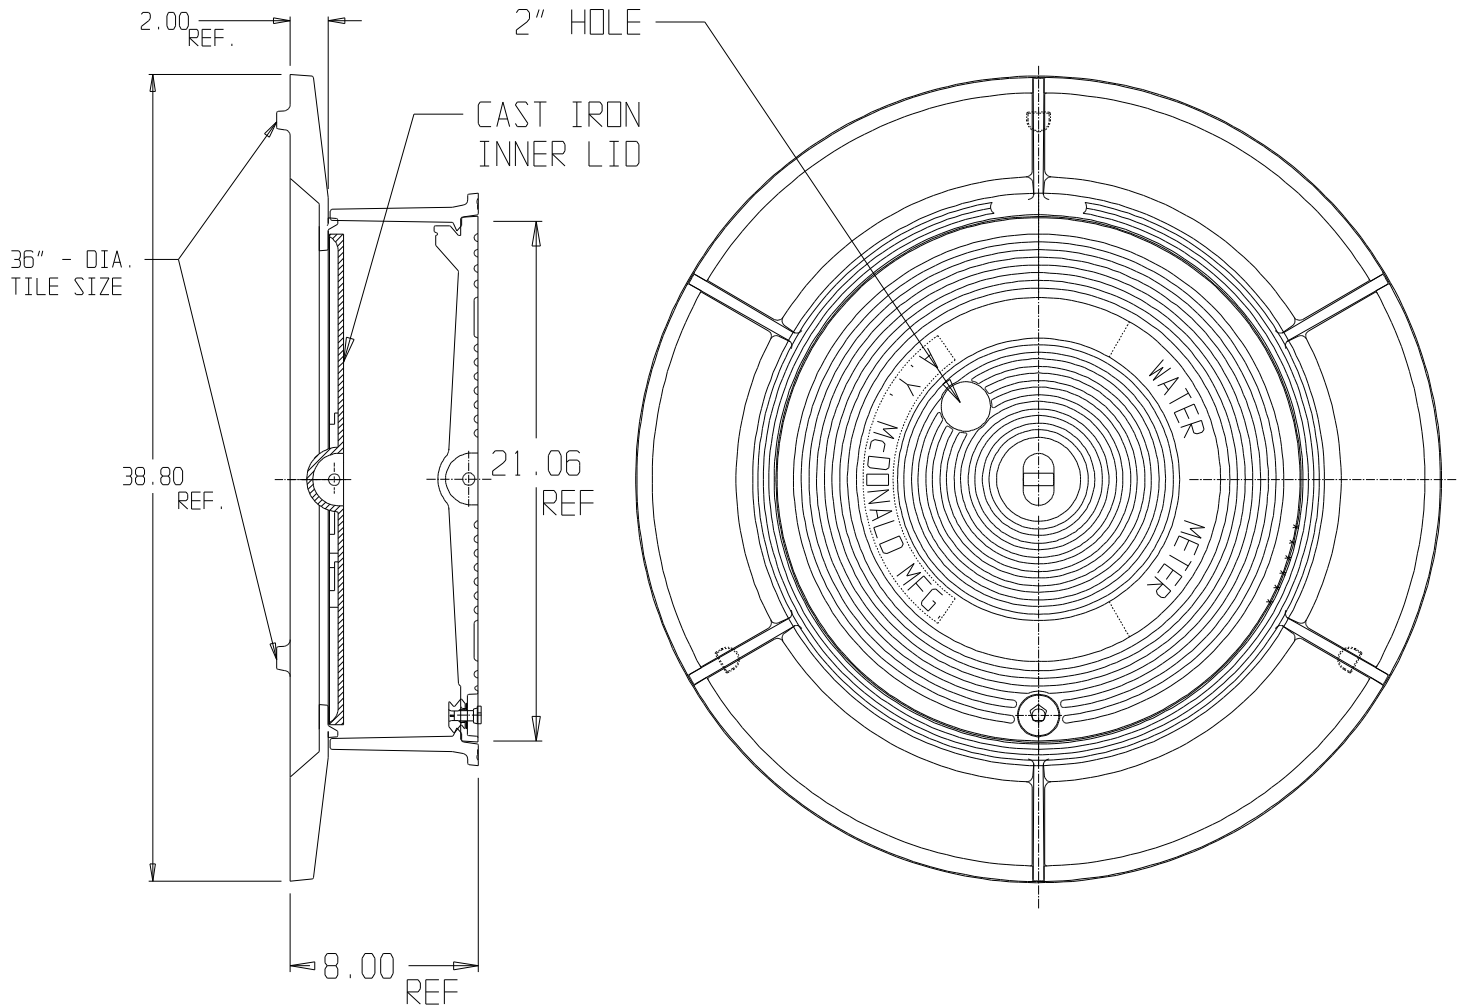

SUBMITTAL DATA SHEET

Frame & Cover – 74M36TIL

20" Monitor Cover x 36" Ring & Frame

SUBMITTAL INFORMATION

- Cast Iron per ASTM A48, Class 25
- Coated with black dip
- Locking lid utilize Silicon Bronze pentagon bolt with copper washers