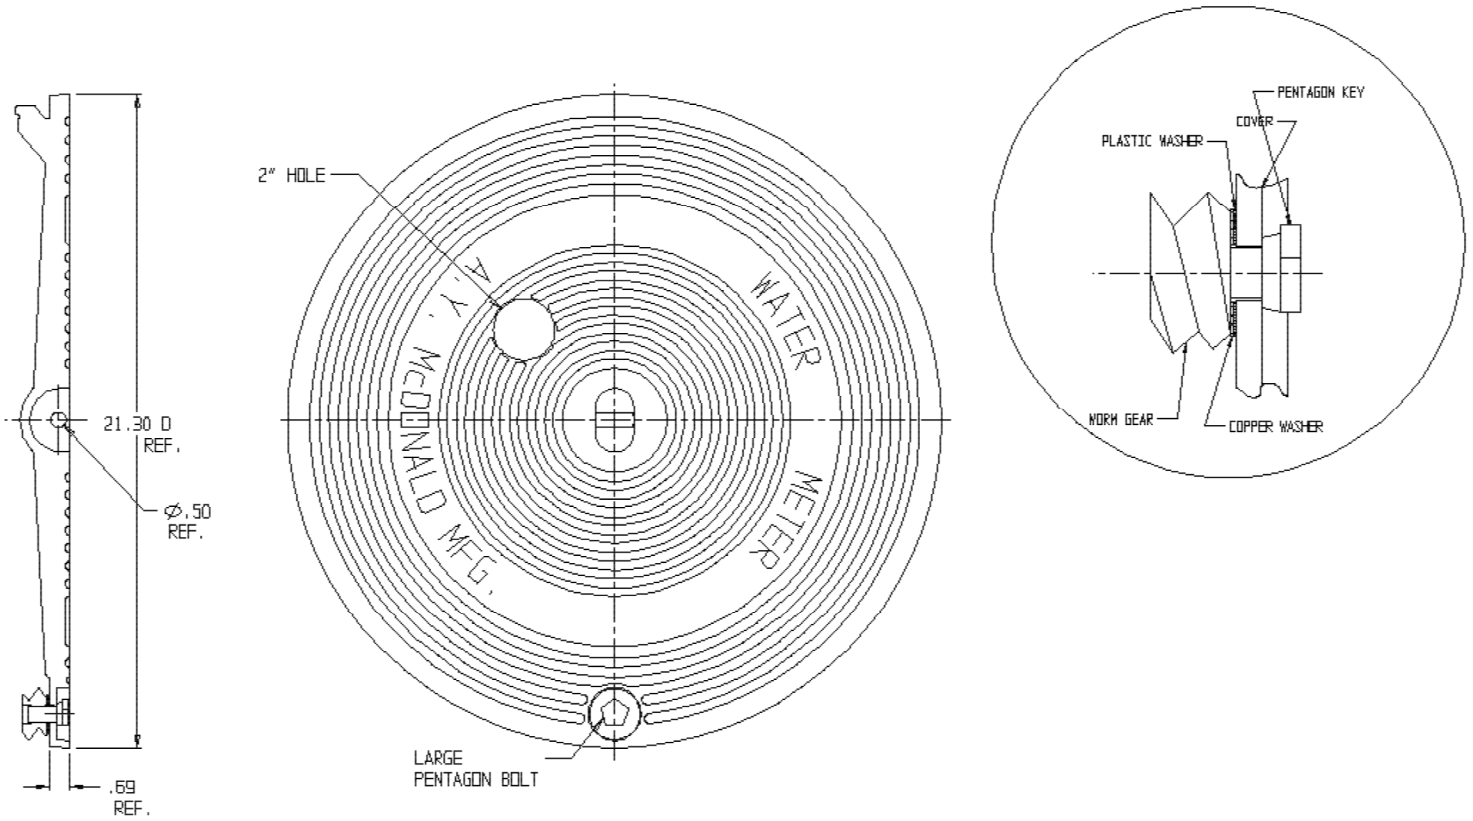

SUBMITTAL DATA SHEET

Frame & Cover – 74ML20LBT

20" Monitor Cover Only

SUBMITTAL INFORMATION

- Cast Iron per ASTM A48, Class 25
- Coated with black dip
- Locking lid utilize Silicon Bronze pentagon bolt with copper and HDPE washers