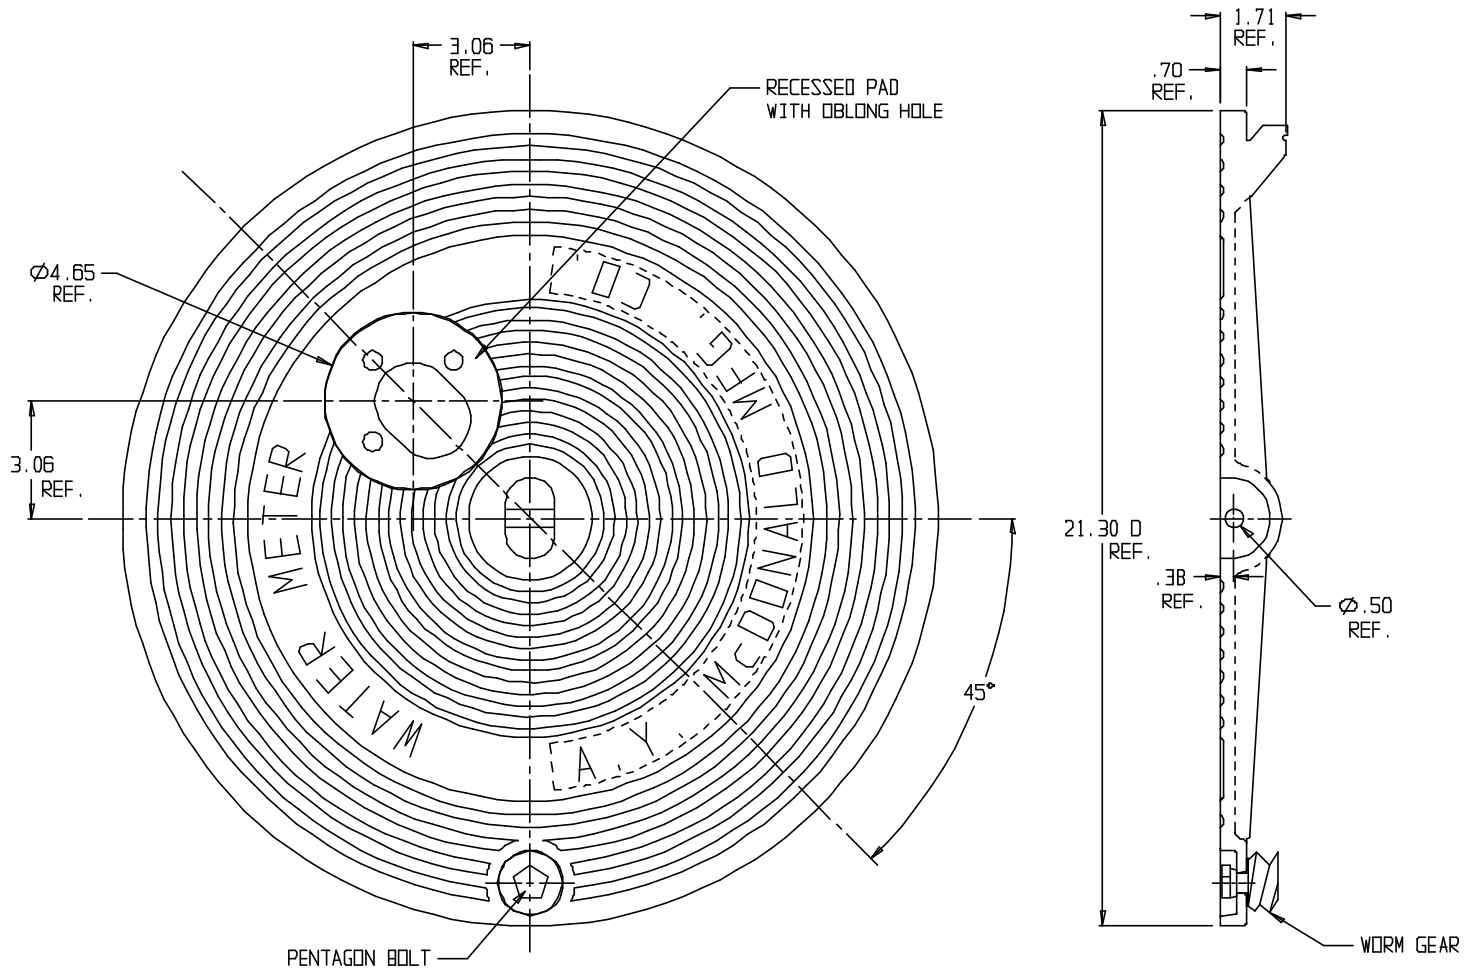

SUBMITTAL DATA SHEET

Frame & Cover – 74ML20RG

20" Monitor Cover Only

SUBMITTAL INFORMATION

- Cast Iron per ASTM A48, Class 25
- Coated with black dip
- Locking lid utilize Silicon Bronze pentagon bolt with copper and HDPE washers