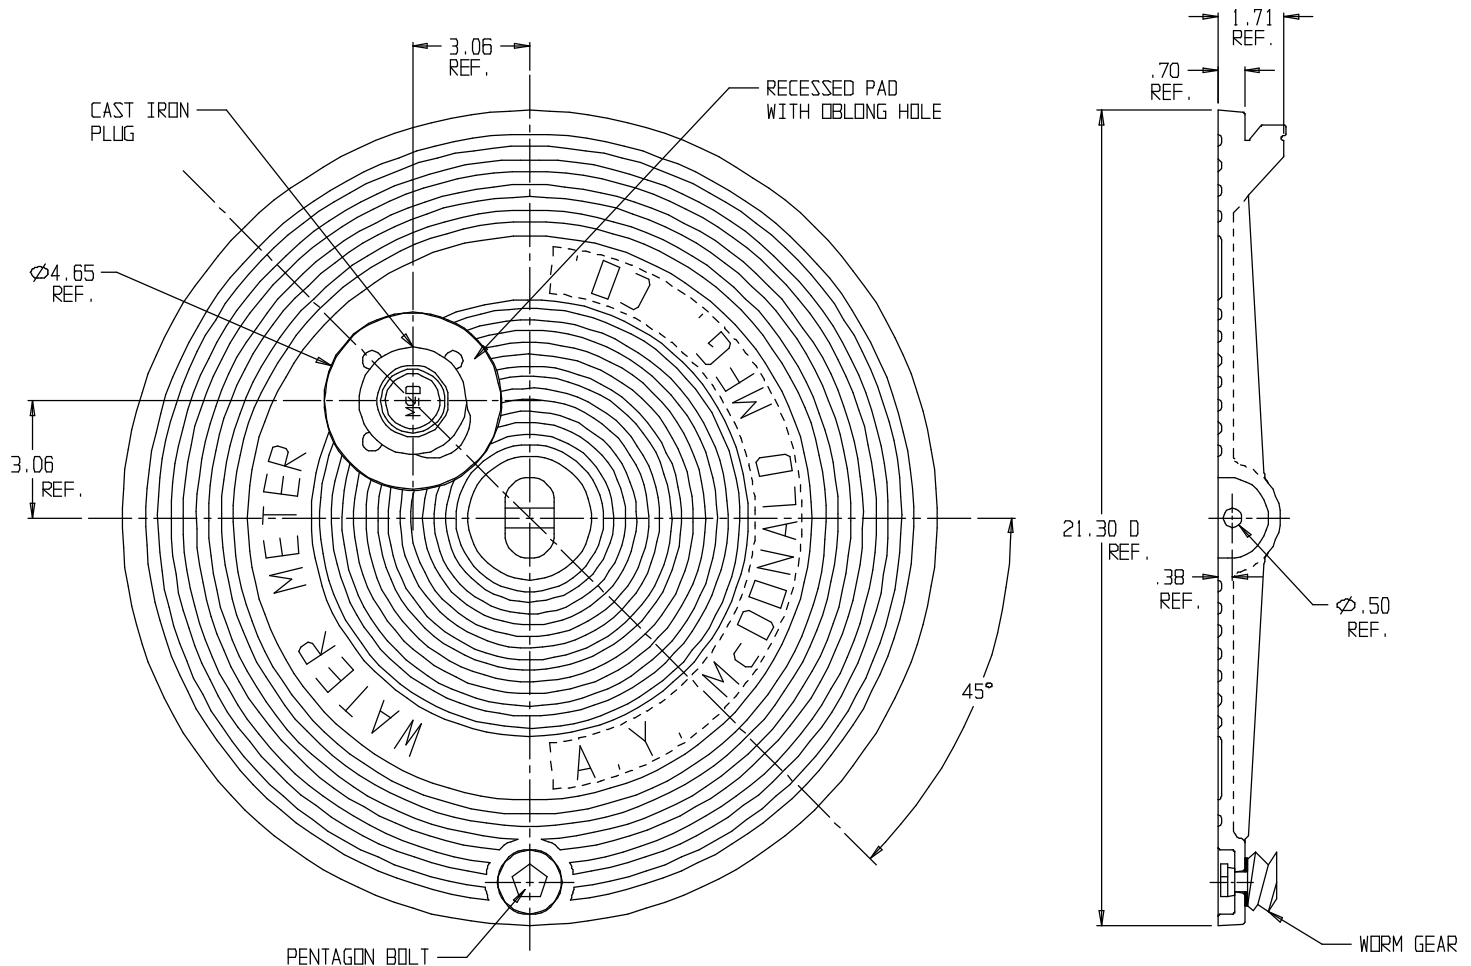

SUBMITTAL DATA SHEET

Frame & Cover – 74ML20RGP

20" Monitor Cover Only

SUBMITTAL INFORMATION

- Cast Iron per ASTM A48, Class 25
- Coated with black dip
- Locking lid utilize Silicon Bronze pentagon bolt with copper and HDPE washers