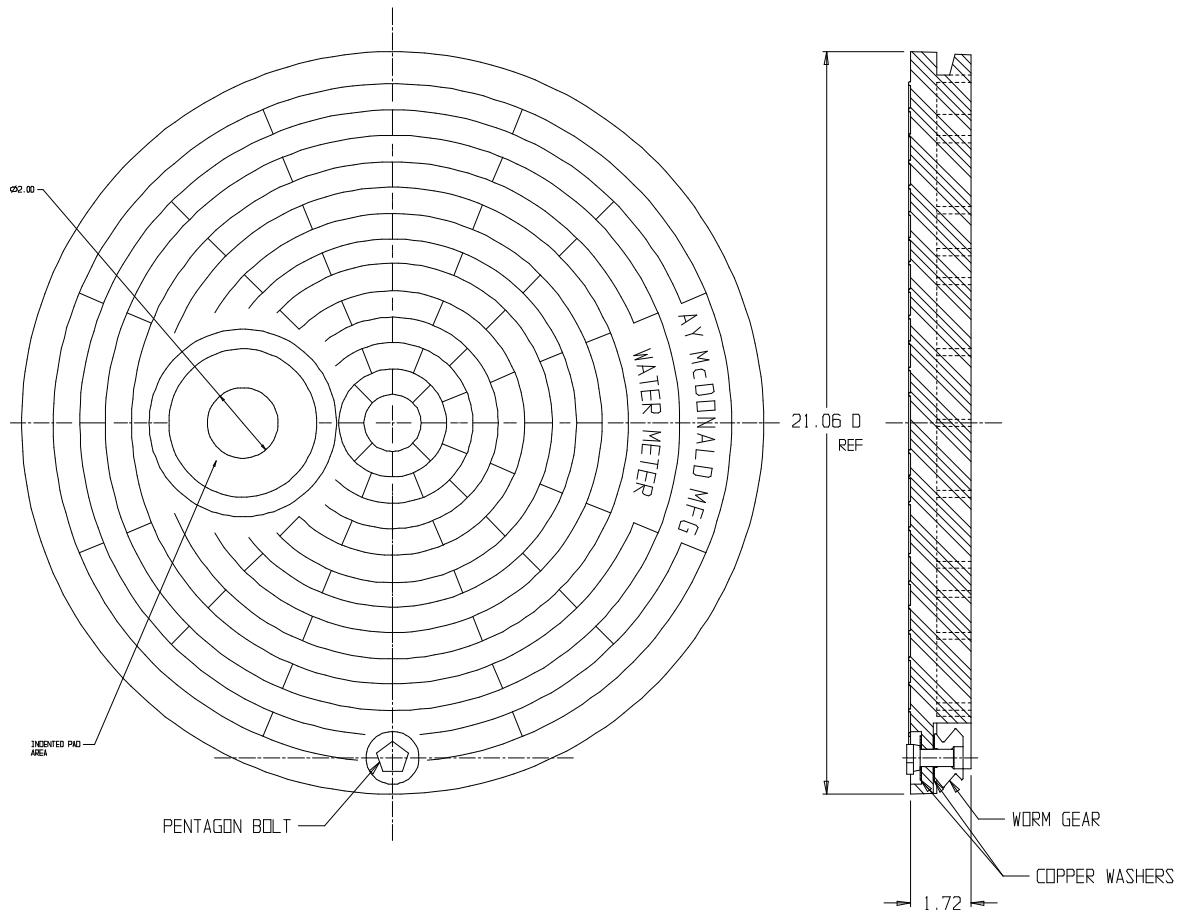

SUBMITTAL DATA SHEET

Frame & Cover – 74ML20RT X800

20" Monitor Cover Only

SUBMITTAL INFORMATION

- Plastic locking lid utilize Silicon Bronze pentagon bolt with copper washers

A.Y. McDonald Mfg. Co.
4800 Chavenelle Rd
Dubuque, IA 52002