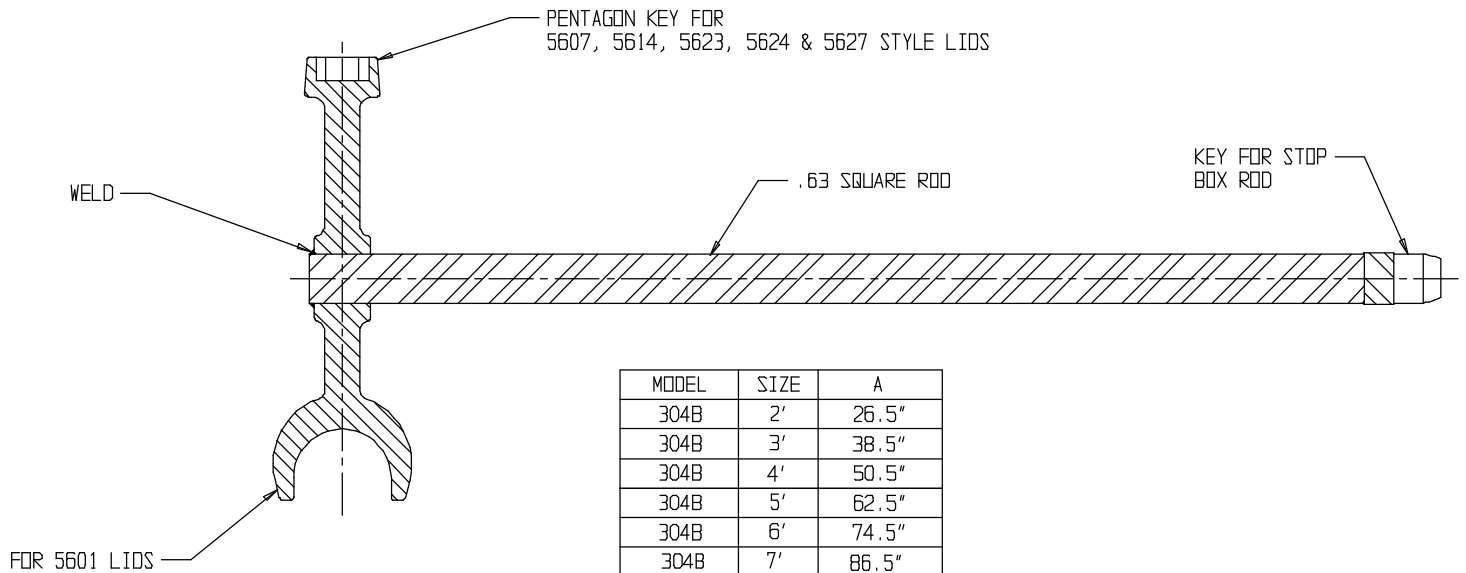

SUBMITTAL DATA SHEET

Curb Boxes – 304B

Curb Box Key

MODEL	SIZE	A
304B	2'	26.5"
304B	3'	38.5"
304B	4'	50.5"
304B	5'	62.5"
304B	6'	74.5"
304B	7'	86.5"
304B	8'	98.5"

SUBMITTAL INFORMATION

- Key made of Malleable Iron
- Coated with black dip