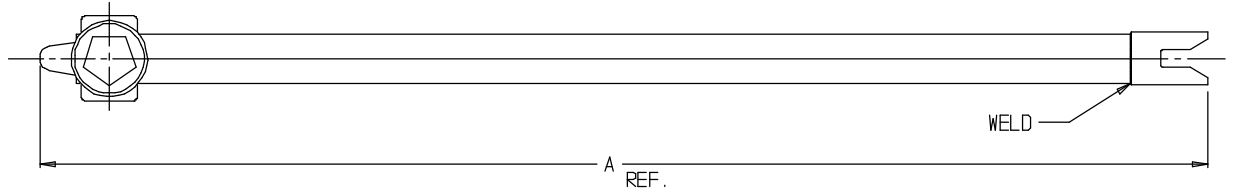

SUBMITTAL DATA SHEET

Curb Boxes – 304B

Curb Box Key

MODEL	SIZE	A
304B	2'	26.5"
304B	3'	38.5"
304B	4'	50.5"
304B	5'	62.5"
304B	6'	74.5"
304B	7'	86.5"
304B	8'	98.5"

SUBMITTAL INFORMATION

- Key made of Malleable Iron
- Coated with black dip