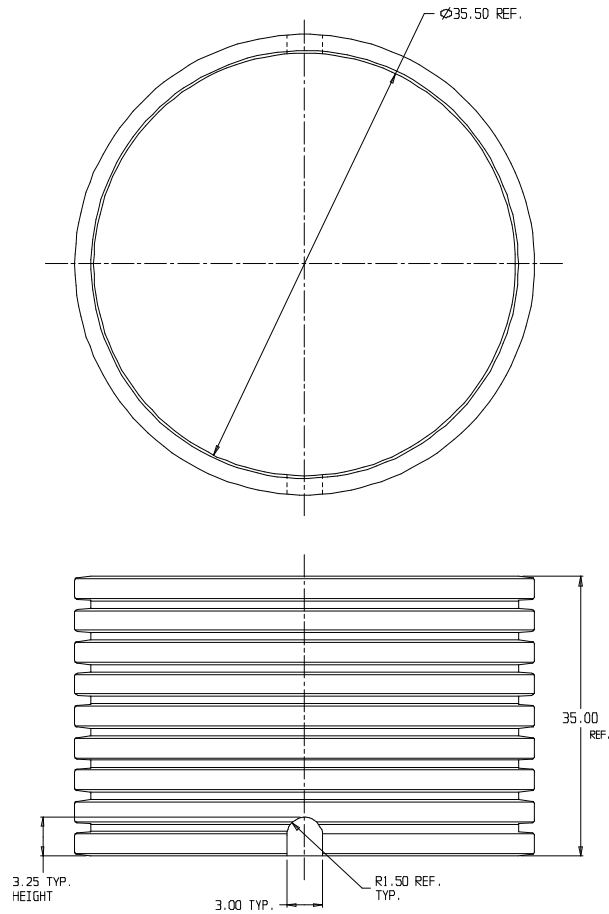

# SUBMITTAL DATA SHEET

Pit Setter - 80CPIT2MH 36X36

Mouse Hole x Mouse Hole