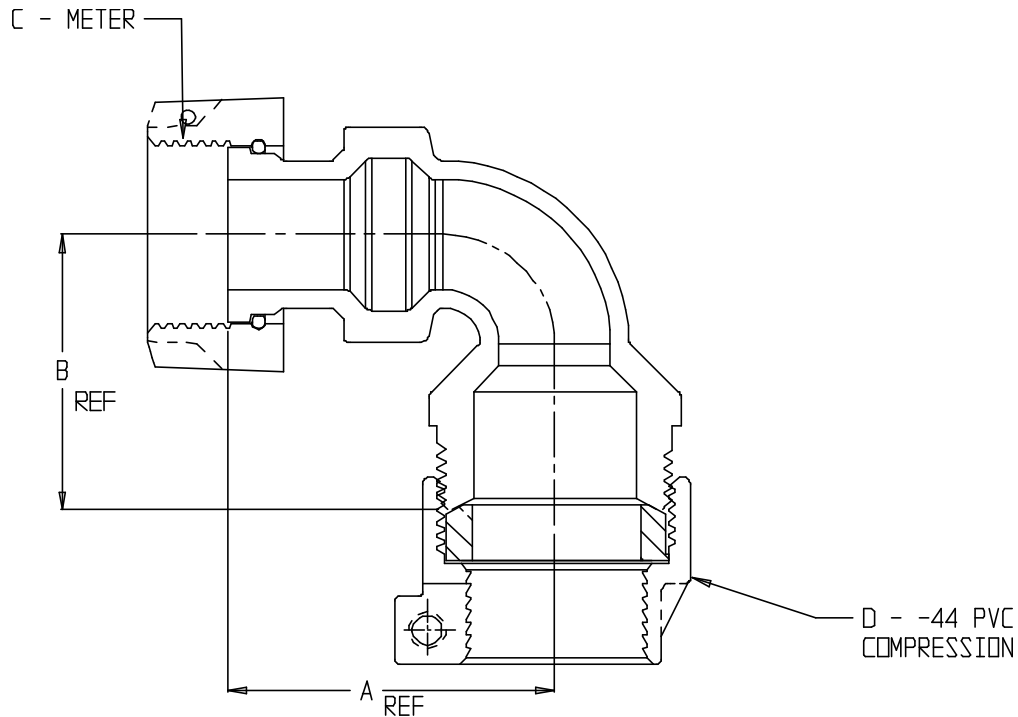

SUBMITTAL DATA SHEET

NL Meter Coupling - 74783S-44

Meter Swivel x -44 PVC Compression

MODEL	SIZE	A	B	C	D
74783S-44	3/4 X 3/4	2.20	1.88	5/8 X 3/4 OR 3/4	3/4
74783S-44	3/4 X 1	3.00	2.25	5/8 X 3/4 OR 3/4	1

SUBMITTAL INFORMATION

- Manufactured in compliance with ANSI/AWWA C800 (latest revision)
- Brass components in contact with potable water conform to ASTM B584, UNS C89833 (latest revision) and identified with "NL"
- Certified to NSF/ANSI 61 and NSF/ANSI 372
- Brass components not in contact with potable water conform to ASTM B62 and ASTM B584, UNS C83600 -85-5-5-5 (latest revision)
- Large wrench area provided for proper installation
- Insert stiffeners required on all flexible plastic connections