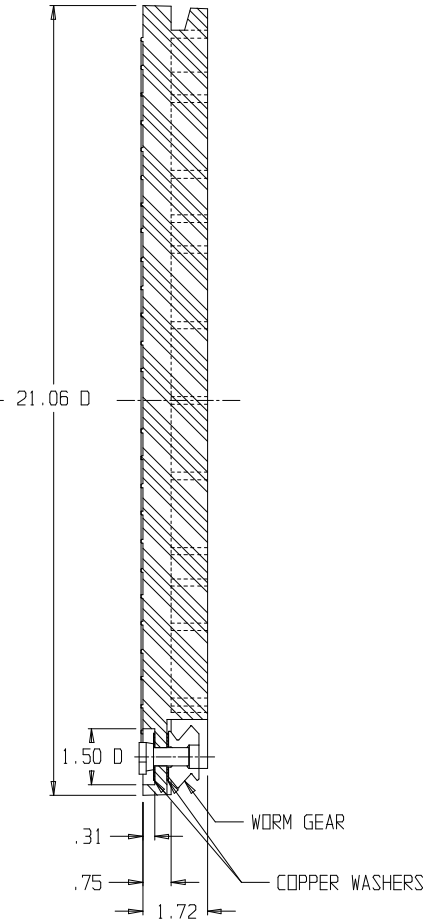

SUBMITTAL DATA SHEET

Frame & Cover – 74ML20 X800

20" Monitor Cover Only

SUBMITTAL INFORMATION

- Cast Iron Frame per ASTM A48, Class 25
- Frame Coated with black dip
- Plastic locking lid utilize Silicon Bronze pentagon bolt with copper washers